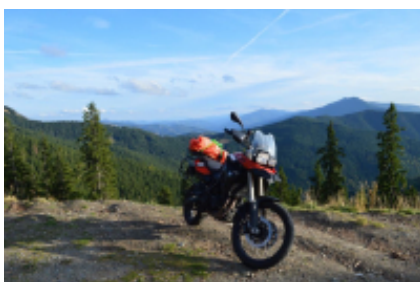

7 - Braşov - Braşov - 220