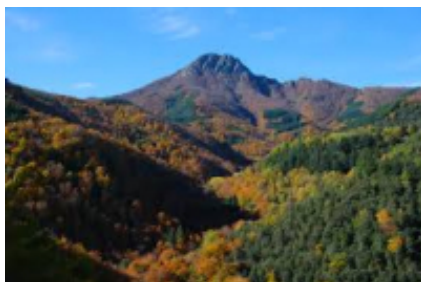

2 - Costa Brava - Montseny - 200

We will arrive to Pirineos the biggest mountains of Spain